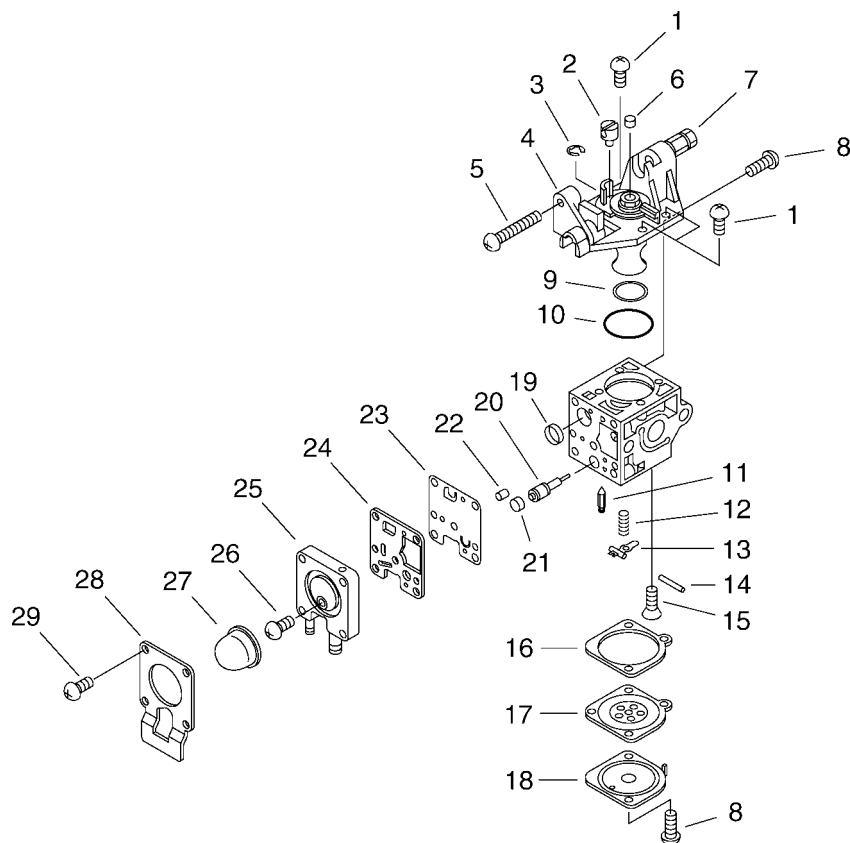

KEY	LV	PART NUMBER	Q'TY	DESCRIPTION	REMARKS
		A021-001460	1	CARBURETOR,DIAPHRAGM	
1	+	125344-13931	3	SCREW	
2	+	P005-001240	1	POST	
3	+	P005-000190	1	E-RING	
4	+	P005-001320	1	COVER ASY, ROTOR	
5	+	P005-000100	1	SCREW,THROTTLEADJUST	
6	+	P005-001270	1	PLUG, H AJUST SCREW	
7	+	C486-000000	1	CABLE, ADJUSTER	
8	+	125344-52130	3	SCREW	
9	+	P005-001000	1	ROLLER, GUIDE	
10	+	P005-000280	1	O-RING	
11	+	125337-08260	1	VALVE, INLET NEEDLE	
12	+	P005-000940	1	SPRING, METER. LEVER	
13	+	125323-08260	1	ARM, VALVE	
14	+	125338-13930	1	PIN, METERING ARM	
15	+	125339-42030	1	SCREW	
16	+	P005-000200	1	GASKET, METERING	
17	+	P005-001780	1	DIAPHRAGM	
18	+	125342-52130	1	COVER, DIAPHRAGM	
19	+	P005-000010	1	STRAINER	
20	+	P005-001260	1	SCREW,MAINN MIXTURE	
21	+	P005-001270	1	PLUG, H AJUST SCREW	
22	+	P005-001250	1	RETAINER,PLUG BALL	
23	+	P005-000510	1	DIAPHRAGM, PUMP