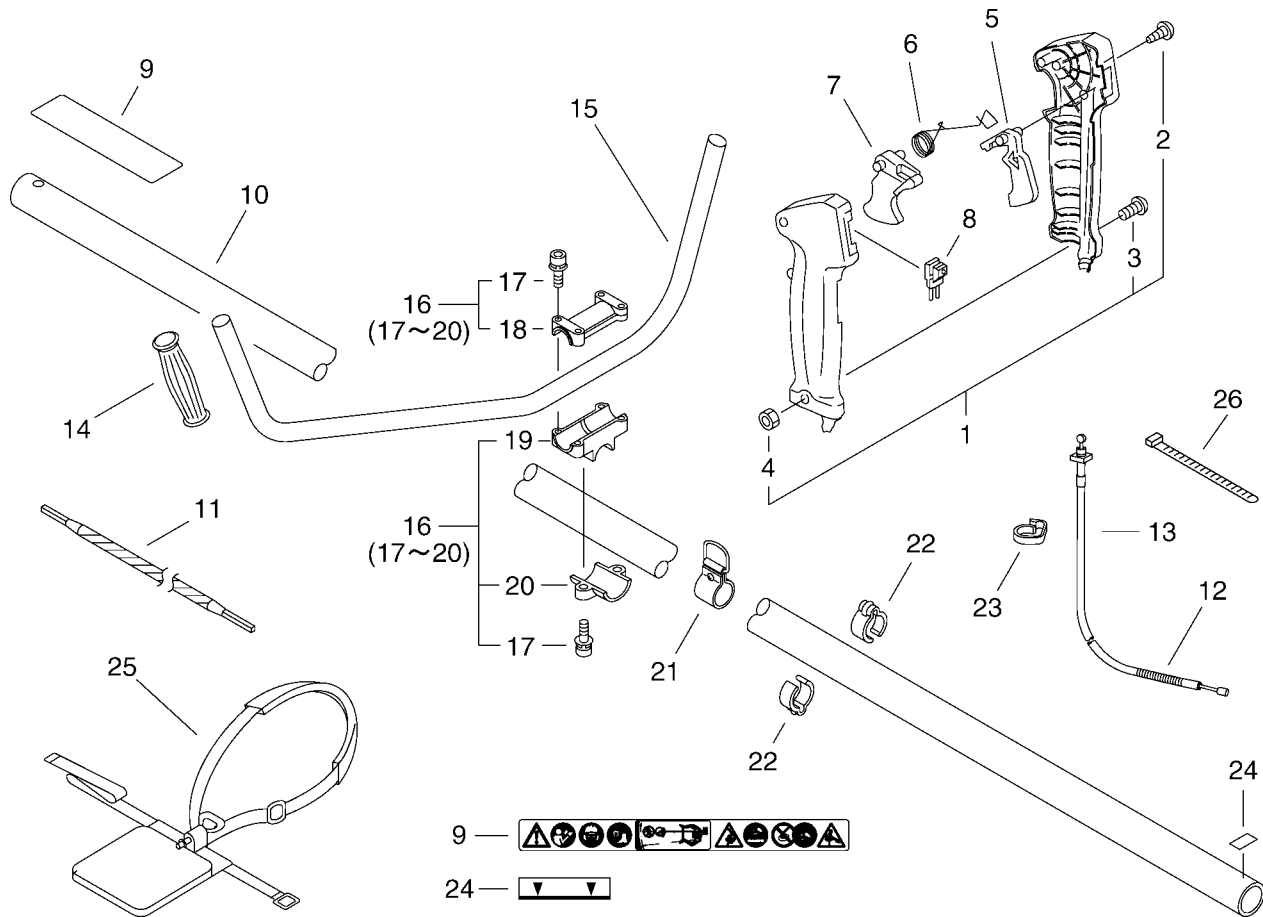

KEY	LV	PART NUMBER	Q'TY	DESCRIPTION	REMARKS
1		351102-47530	1	GRIP ASSY, F-HANDLE	
2	+	900246-03025	4	SCREW 3*25	
3	+	900220-05030	1	SCREW 5*30	
4	+	900500-00005	1	NUT 5	
5		178012-05960	1	LOCKOUT, THROTTLE	
6		178013-35631	1	SPRING, THR. LOCK	
7		178010-05960	1	CONTROL, THROTTLE	
8		P021-013180	1	SWITCH, ON OFF	
9		890617-43130	1	LABEL, CAUTION	
10		610206-44730	1	HOUSING ASSY, D.SHFT	
11		610013-44730	1	SHAFT, FLEXIBLE	
12		V475-003830	1	TUBE	
13		V430-001870	1	CABLE, BOWDEN	
14		351311-02330	1	GRIP, HANDLE	
15		C400-000211	1	HANDLE, FRONT	
16		351301-22333	1	BRACKET ASY, HANDLE	
17	+	91118-05025	6	BOLT	
18	+	351313-22332	1	BRACKET, HANDLE (U)	
19	+	351312-22331	1	BRACKET, HANDLE (C)	
20	+	351314-22332	1	BRACKET, HANDLE (L)	
21		301200-46830	1	HOOK, LIFTING	
22		224924-52130	2	CLIP	
23		159112-09961	1	CLIP	
24		890152-04930	1	LABEL, CAUTION	
25		301001-44731	1	HARNESS, SHOULDER	
26		178121-08550	2	BAND