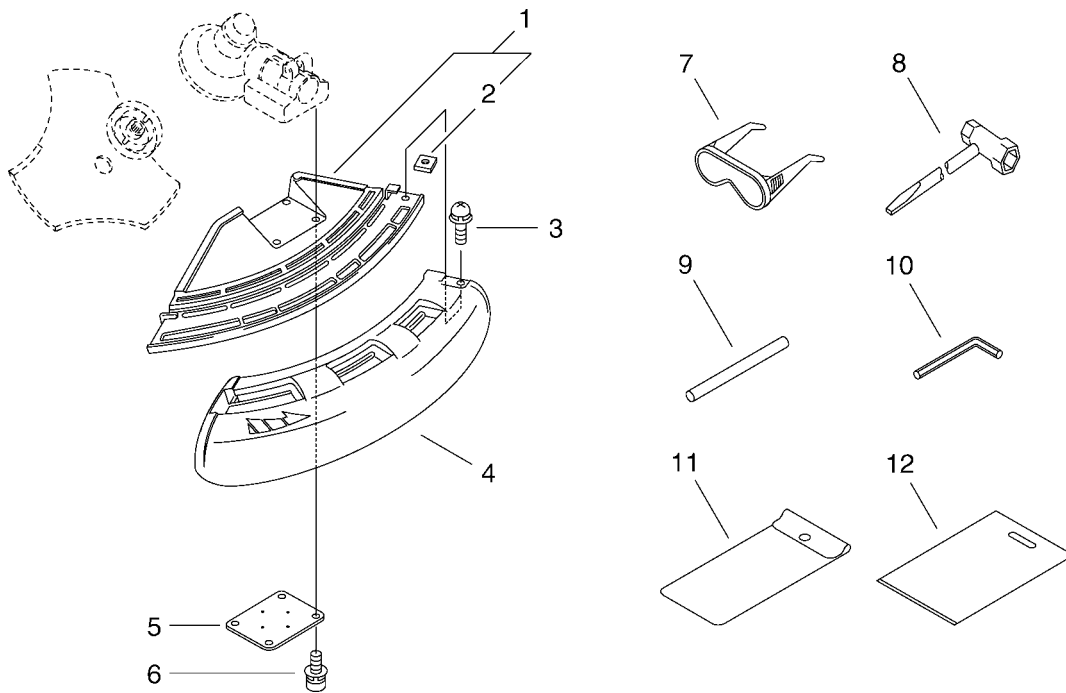

KEY	LV	PART NUMBER	Q'TY	DESCRIPTION	REMARKS
1		C550-000100	1	SHIELD,BLADE	
2	+	900565-00005	1	NUT	
3		900242-05018	1	SCREW 5*18	
4		C550-000090	1	SHIELD,BLADE	
5		699013-56830	1	PLATE, SHIELD	
6		91118-05025	4	BOLT	
7		P021-002861	1	GOGGLES	
8		895410-02830	1	WRENCH, W/S. DRIVER	
9		897518-01131	1	LOCKING TOOL	
10		895610-00130	1	L-WRENCH (4MM)	
11		898510-39130	1	BAG, TOOL	
12		X698-000040	1	TOOL,CASE