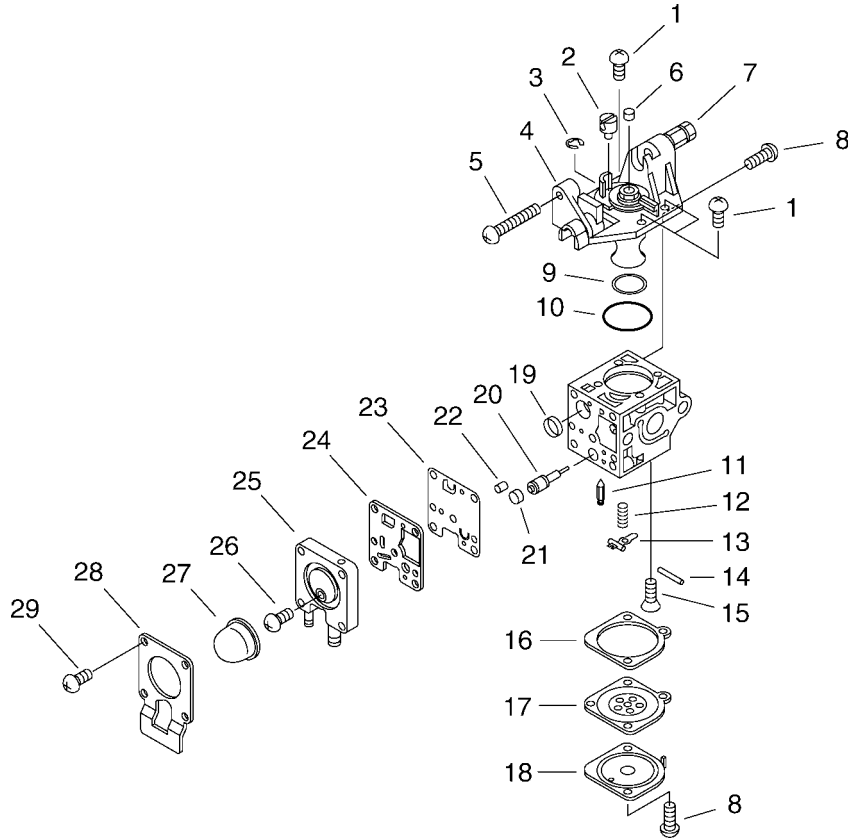

KEY	LV	PART NUMBER	Q'TY	DESCRIPTION	REMARKS
24	+	P005-000520	1	GASKET, PUMP	
25	+	P005-000930	1	BASE, ASY PRIMER	
26	+	P005-000270	1	SCREW	
27	+	125381-46730	1	PUMP, PRIMING	
28	+	P005-000250	1	RETAINER	
29	+	P005-001900	4	SCREW