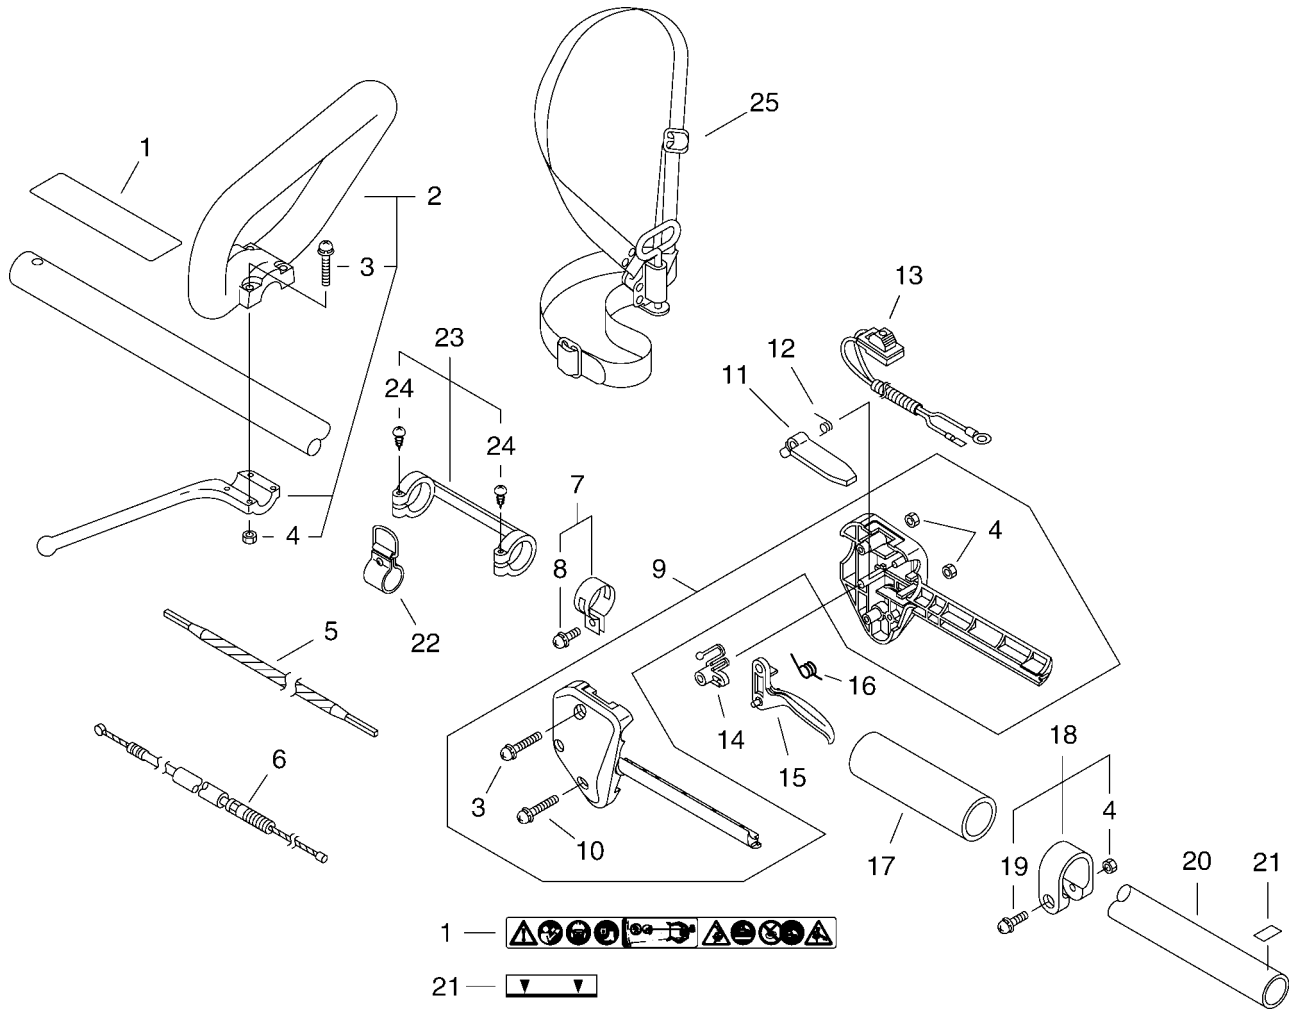

KEY	LV	PART NUMBER	Q'TY	DESCRIPTION	REMARKS
22		301200-46830	1	HOOK, LIFTING	
23		610281-54130	1	COLLER	
24	+	900253-04025	2	SCREW 4*25	
25		301001-46731	1	HARNES, SHOULDER