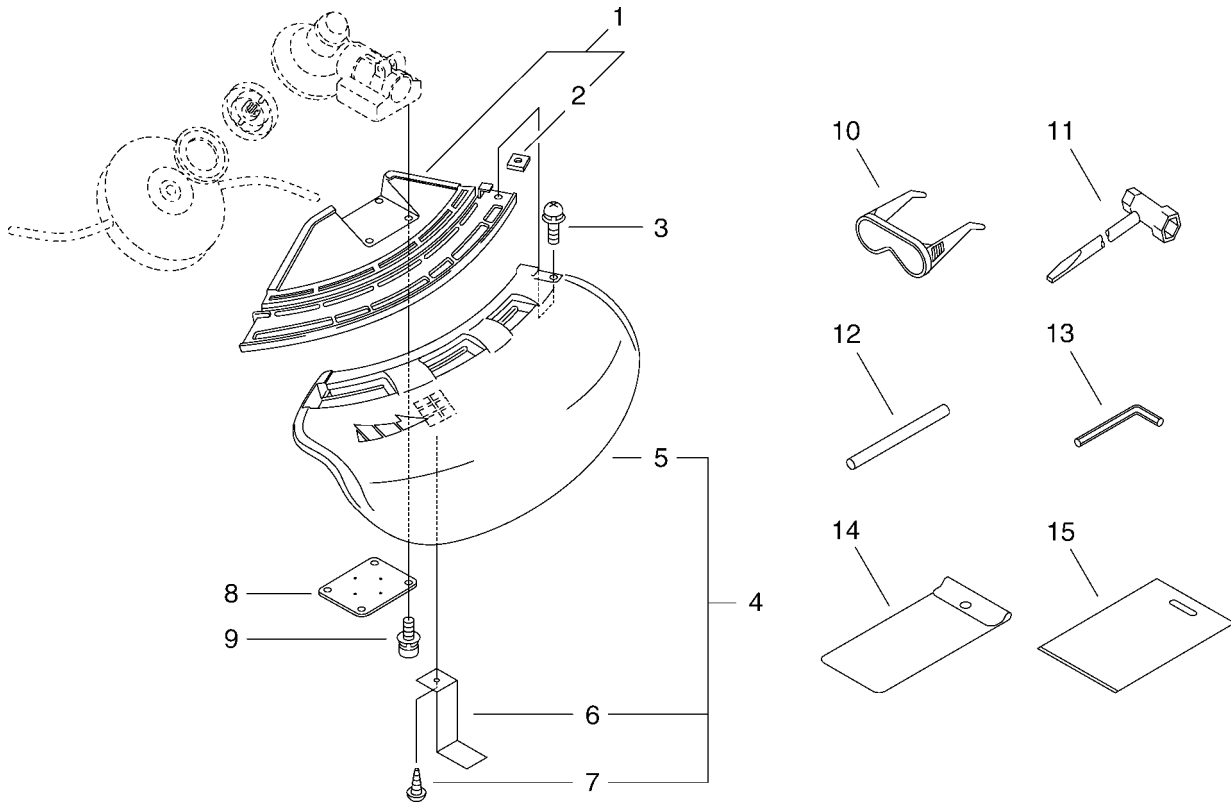

KEY	LV	PART NUMBER	Q'TY	DESCRIPTION	REMARKS
1		C550-000100	1	SHIELD,BLADE	
2	+	900565-00005	1	NUT	
3		900242-05018	1	SCREW 5*18	
4		P021-002620	1	SHIELD,BLADE(W/KNIFE	
5	+	C550-000080	1	SHIELD,BLADE	
6	+	C554-000000	1	KNIFE,CORD	
7	+	900252-05012	1	SCREW 5*12	
8		699013-56830	1	PLATE, SHIELD	
9		91118-05025	4	BOLT	
10		P021-002861	1	GOGGLES	
11		895410-02830	1	WRENCH, W/S. DRIVER	
12		897518-01131	1	LOCKING TOOL	
13		895610-00130	1	L-WRENCH (4MM)	
14		898510-07130	1	BAG, TOOL	
15		X698-000040	1	TOOL,CASE