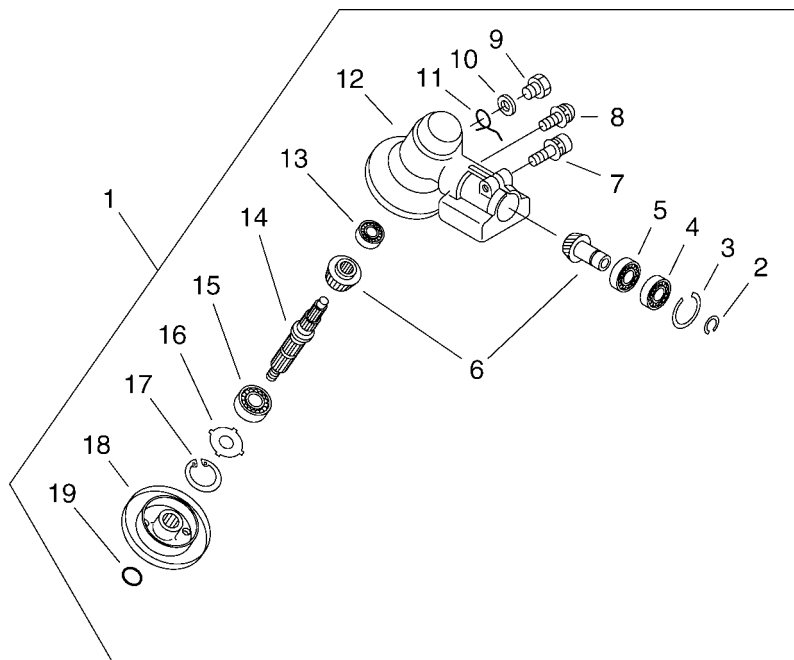

KEY	LV	PART NUMBER	Q'TY	DESCRIPTION	REMARKS
25	+	P022-006190	1	NYLON CODE	
26	+	P022-001260	1	BOBBIN	
27	+	P022-000710	2	EYELET	
28	+	P022-003330	1	COVER